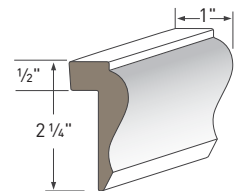

GARAGE DOOR THERMOSTOP AZM-6936
Lengths: 7', 9', and 16'

RAKE MOULDING AZM-287
Length: 16'

SQUARE PROFILE AZM-236
Length: 12'

SHINGLE MOULD AZM-210
Length: 16'

WAINSCOT CAP AZM-284
Length: 16'

	AZEK Item Number			
	12'	16'	17'	18'
MOULDING				
Actual				
9/16" x 2-3/4" 3" Crown AZM-52	—	AMCM03192	—	—
9/16" x 3-5/8" 4" Crown AZM-49	—	AMCM04192	—	—
11/16" x 4-5/8" 5" Crown AZM-47	—	AMCM05192	—	—
11/16" x 5-1/4" 6" Crown AZM-45	—	AMCM06192	—	—
1" x 7-1/2" 8" Crown AZM-43	—	AMCM08192	—	—
3/4" x 4-1/4" Cove Moulding AZM-80	—	AMCC05192	—	—
1-13/32" x 2-1/16" Rams Crown AZM-6934	—	AMRC02192	—	—
1-3/8" x 2-3/4" Imperial/Rake Crown AZM-6937	—	AMIR03192	—	—
9/16" x 1-3/4" Bed Moulding AZM-75	—	AMBD02192	—	—
13/16" x 3-1/2" Bed Moulding AZM-28	—	AMBD04192	—	—
3/4" x 3/4" Scotia AZM-93	—	AMSC01192	—	—
3/4" x 3/4" Quarter Round AZM-105	—	AMQR01192	—	—
11/16" x 1-5/8" Shingle Mould AZM-210	—	AMSM02192	—	—
11/16" x 1-5/8" Band Moulding AZM-217	—	AMBN02192	—	—
1" x 2-1/4" Wainscot Cap AZM-284	—	AMWC03192	—	—
11/16" x 1-1/8" Base Cap AZM-164	—	AMBC02192	—	—
1-1/4" x 2" Brick Mould AZM-180	—	AMBM02192	AMBM02204	AMBM02216
1-11/32" x 1-3/16" Back Band AZM-6931	—	AMBB02192	—	—
1-1/16" x 2" Rake Moulding AZM-287	—	AMRM02192	—	—
1-1/16" x 3-1/2" Adams Casing AZM-97	—	AMAC04192	—	—
3/4" x 5-1/4" Colonial Base Cap AZM-163	—	AMCB06192	—	—
15/16" x 5-1/4" Fluted/Reeded Casing AZM-606	—	AMFR06192	—	—
Crosshead Pediment AZM-6216	—	—	—	AMCP04216
1-1/2" x 1-1/2" Square AZM-236	AMIC02144	—	—	—
11/16" x 1-5/8" Drip Cap AZM-197	—	AMDC02192	—	—
2-3/4" x 2" Water Table AZM-6935	—	—	—	AMWT03216
1-3/4" x 2-1/32" Historic Sill AZM-6930	—	AMHS02192	—	—
1-17/32" x 1-1/2" x 1-3/8" Sub Sill Nose AZM-6933	—	AMSS02192	—	—
1-1/8" x 2-1/4" Solid Crown AZM-7954	—	AMCM02192CB	—	—
1-25/32" x 2-11/16" Large Historic Sill AZM-7958	—	AMHS03192CB	—	—
2" x 2" Large Sill Nose AZM-7979	—	AMLSN02192CB	—	—
1-1/4" x 2-1/16" Window Sill Nose AZM-7974	AMWSN02144CB	—	—	—