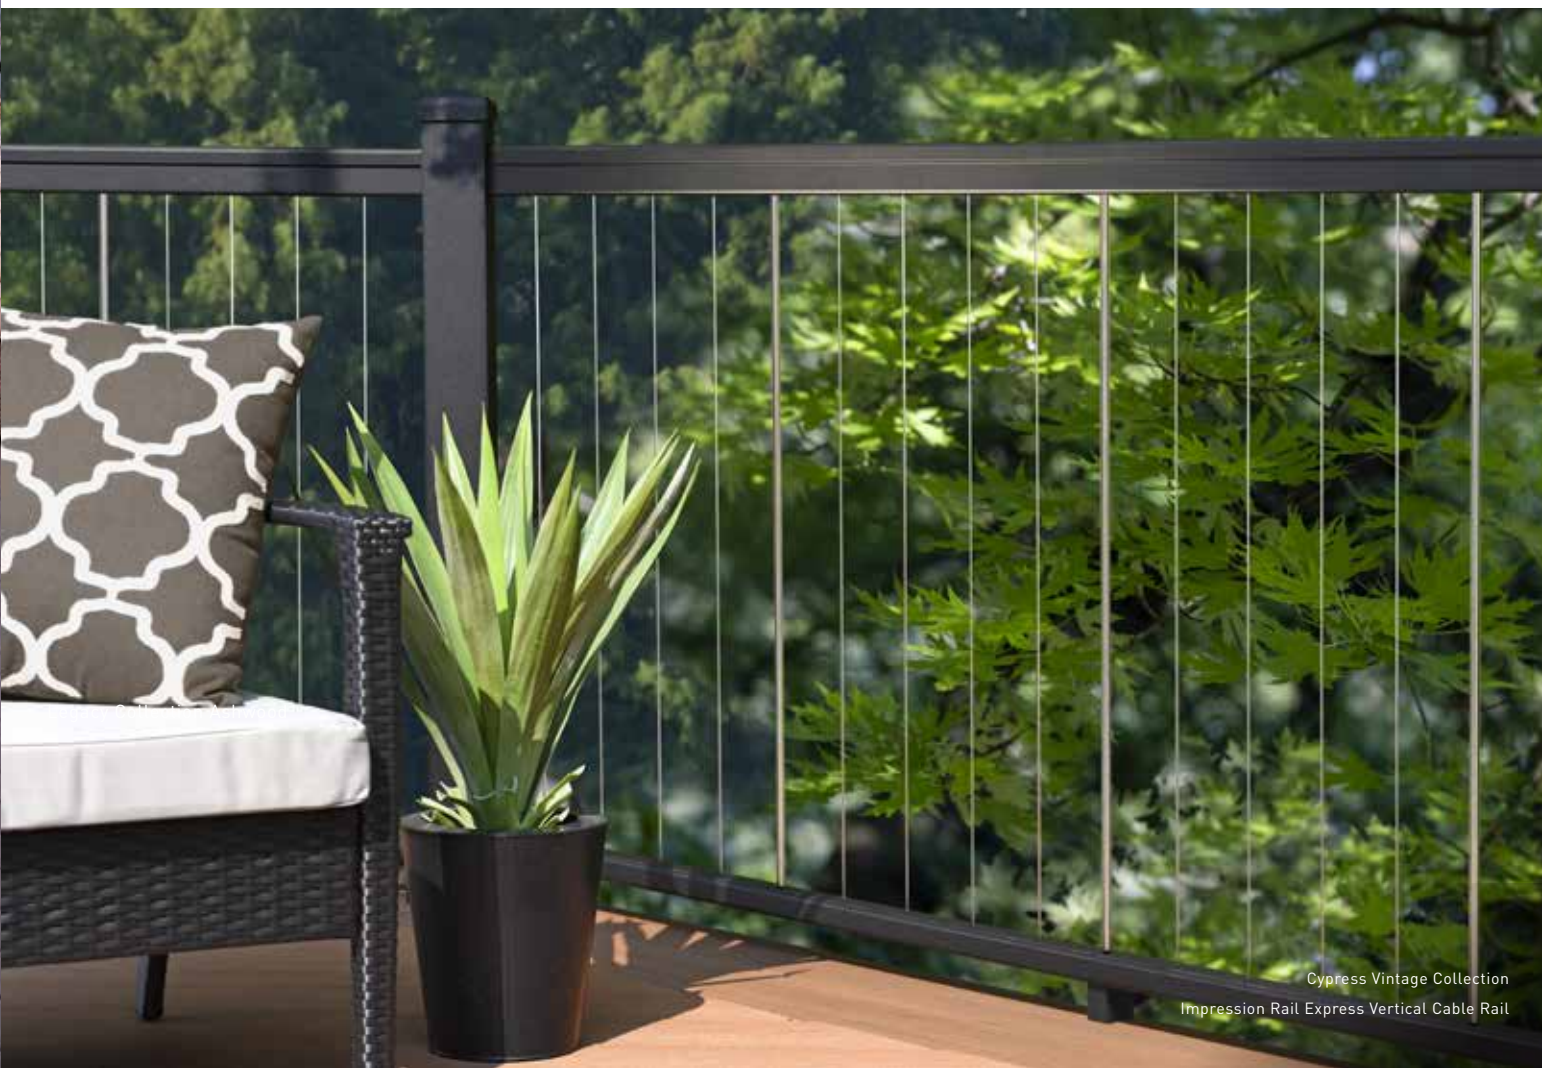

IMPRESSION RAIL EXPRESS® SERIES

A panelized design, featuring pre-assembled balusters for easy installation. Available in three attractive top rail designs.

TOP RAIL OPTIONS

The Drink Rail system works with all full profile, square-shouldered deck boards, but NOT with scalloped boards (i.e., Terrain, Prime, Prime+ or ReliaBoard). Drink Rail cannot be used with glass infill. Only use 3" posts with the Drink Rail System including in over-the-post applications.

INFILL OPTIONS

COLOR OPTIONS