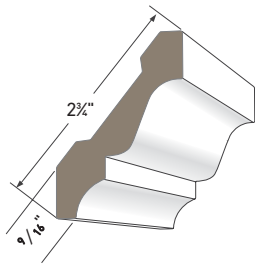

DRIP CAP
AZM-197
Length: 16'

QUARTER ROUND
AZM-105
Length: 16'

SCOTIA
AZM-93
Length: 16'

Crown Profiles

Use AZEK Crown Moulding as decorative accents along the intersection of a wall and ceiling or choose a combination of profiles to create an elegantly custom look.