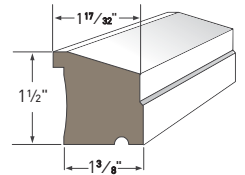

HISTORIC SILL
AZM-6930
Length: 16'

LARGE SILL NOSE
AZM-7979
Length: 16'

WINDOW SILL NOSE
AZM-7974
Length: 12'

LARGE HISTORIC SILL
AZM-7958
Length: 16'

SUB SILL NOSE
AZM-6933
Length: 16'

WATER TABLE
AZM-6935
Length: 18'