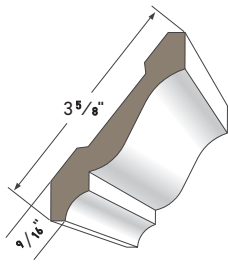

4" CROWN
AZM-49
Length: 16'