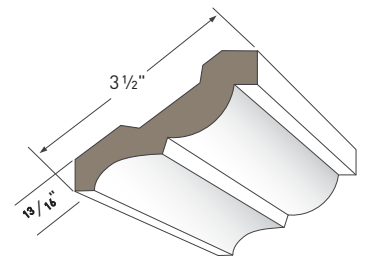

3" CROWN
AZM-52
Length: 16'

4" CROWN
AZM-49
Length: 16'

5" CROWN
AZM-47
Length: 16'

6" CROWN
AZM-45
Length: 16'

8" CROWN
AZM-43
Length: 16'

COVE MOULDING
AZM-80
Length: 16'

BED MOULDING
AZM-75
Length: 16'

3 1/2" BED MOULDING
AZM-28
Length: 16'