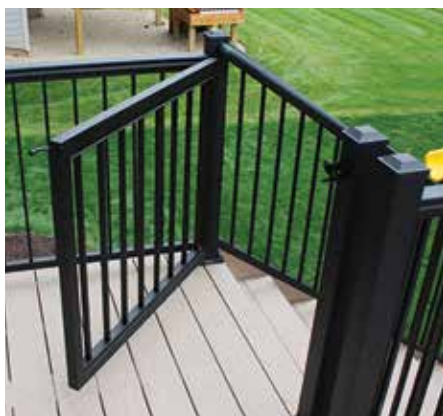

IMPRESSION RAIL EXPRESS® GATE KIT

- For 38" or 42" railing heights
- Available in White, Black, or Dark Bronze
- Maximum width opening: 50"

PRODUCT DESCRIPTION	TimberTech Model Number		
	WHITE	BLACK	DARK BRONZE
IMPRESSION RAIL EXPRESS GATE KIT - Kit includes Panel, Top & Bottom Channel Covers, Latch and Hinge Kit (for up to 50" openings)			
36" IRX Gate Kit	AZTIXGATE36W	AZTIXGATE36B	AZTIXGATE36BR
42" IRX Gate Kit	AZTIXGATE42W	AZTIXGATE42B	AZTIXGATE42BR

COLOR OPTIONS

WHITE   BLACK   DARK BRONZE