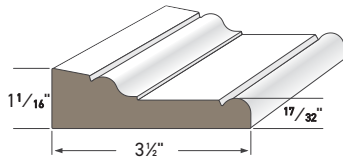

IMPERIAL RAKE CROWN
AZM-6937
Length: 16'

RAMS CROWN
AZM-6934
Length: 16'

SOLID CROWN
AZM-7954
Length: 16'

CROSSHEAD PEDIMENT
AZM-6216
Length: 18'

Casing Profiles

Use AZEK Casing profiles as decorative mouldings against a wall, door, or window to create surrounds. Complement windows and doors with a single profile or combine multiple profiles for a personalized exterior transformation.