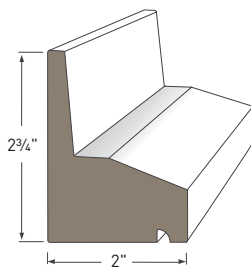

HISTORIC SILL
AZM-6930
Length: 16'

LARGE SILL NOSE
AZM-7979
Length: 16'

WINDOW SILL NOSE
AZM-7974
Length: 12'

LARGE HISTORIC SILL
AZM-7958
Length: 16'

SUB SILL NOSE
AZM-6933
Length: 16'

WATER TABLE
AZM-6935
Length: 18'