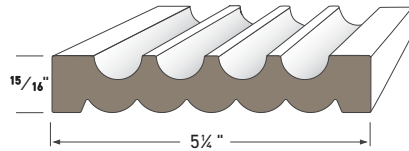

FLUTED/REEDED AZM-606
Length: 16'