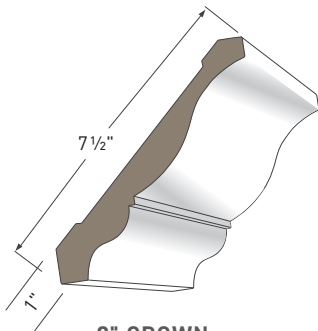

3" CROWN
AZM-52
Length: 16'

4" CROWN
AZM-49
Length: 16'

5" CROWN
AZM-47
Length: 16'

6" CROWN
AZM-45
Length: 16'

8" CROWN
AZM-43
Length: 16'

COVE MOULDING
AZM-80
Length: 16'

BED MOULDING
AZM-75
Length: 16'

3 1/2" BED MOULDING
AZM-28
Length: 16'