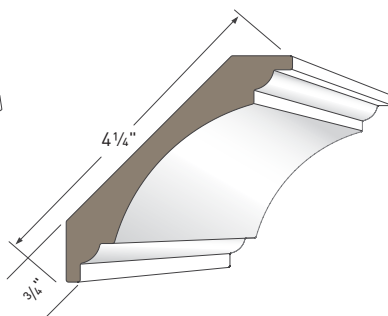

3" CROWN
AZM-52
Length: 16'

4" CROWN
AZM-49
Length: 16'

5" CROWN
AZM-47
Length: 16'

6" CROWN
AZM-45
Length: 16'

8" CROWN
AZM-43
Length: 16'

COVE MOULDING
AZM-80
Length: 16'

BED MOULDING
AZM-75
Length: 16'

3 1/2" BED MOULDING
AZM-28
Length: 16'