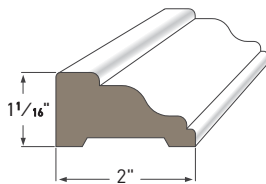

RAKE MOULDING AZM-287
Length: 16'