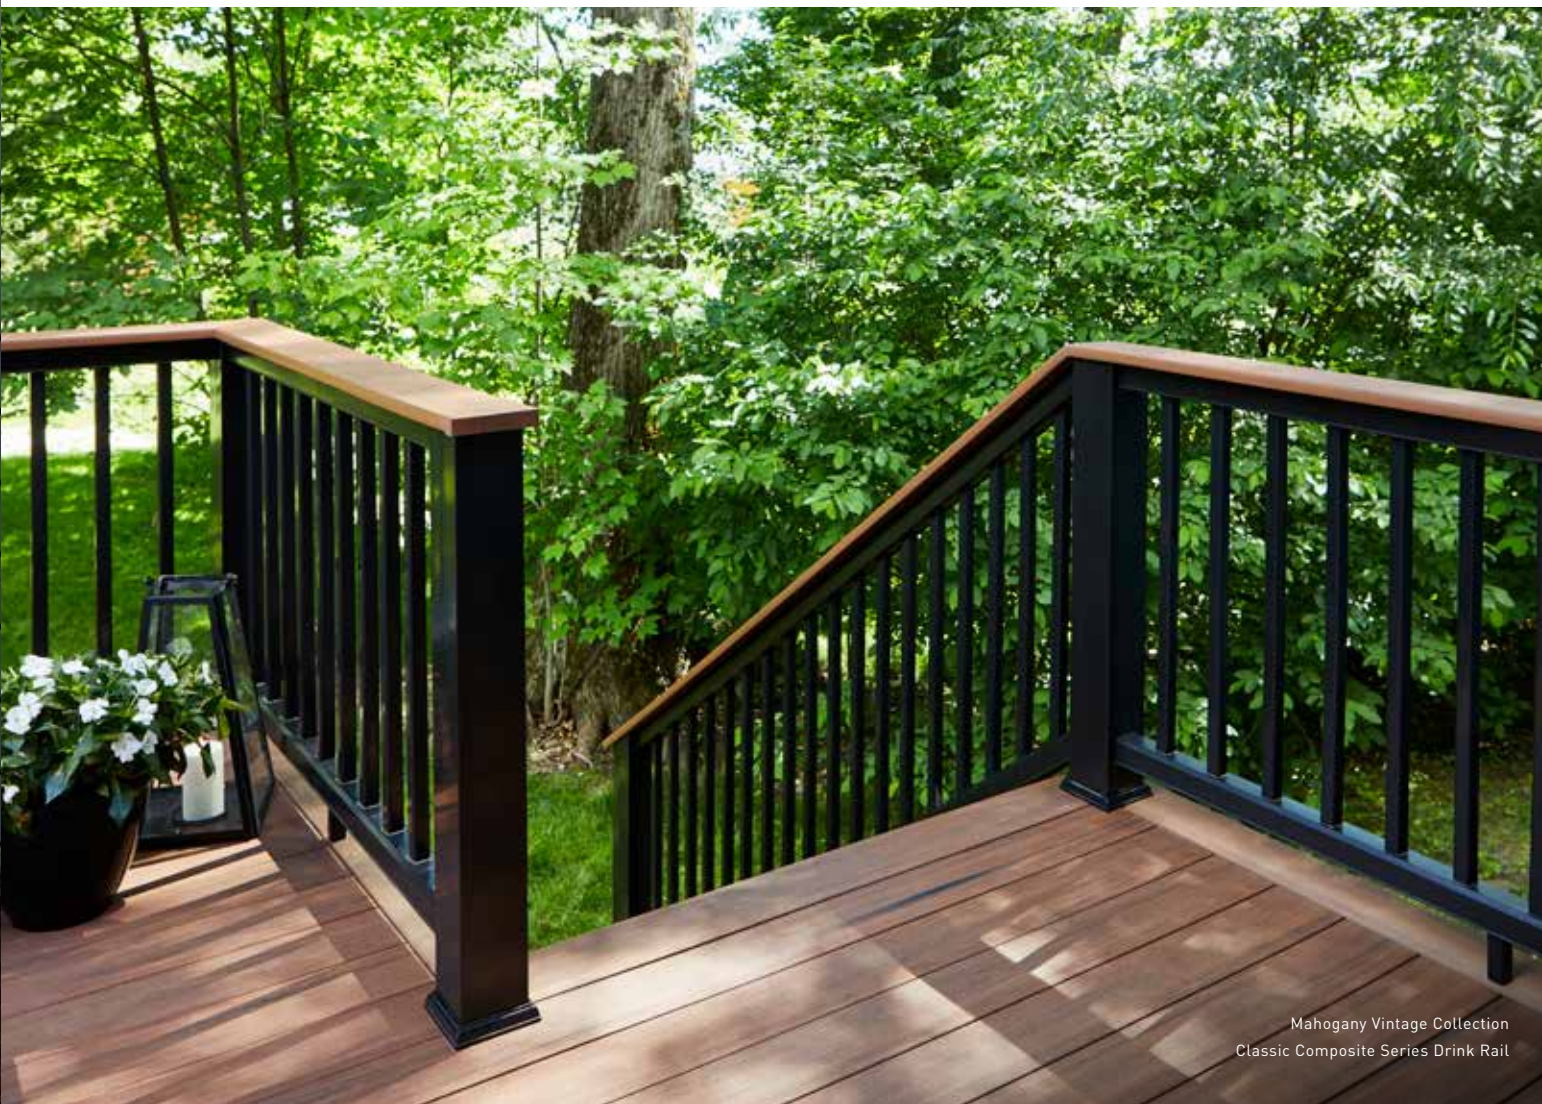

CLASSIC COMPOSITE SERIES

With several top rails and a universal bottom rail, the Classic Composite Series offers the most customization options, making mixing and matching components a breeze.

TOP RAIL PROFILES

Compatible with full profile, square-shouldered boards. Not compatible with glass infill.

Only available in White and Matte White.

INFILL OPTIONS

COLOR OPTIONS

Matte colors also include a 25-Year Fade & Stain Limited Warranty