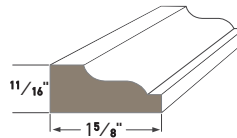

SHINGLE MOULD AZM-210
Length: 16'