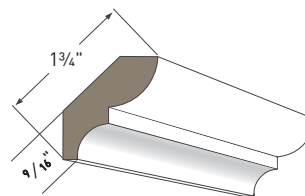

3" CROWN
AZM-52
Length: 16'

4" CROWN
AZM-49
Length: 16'

5" CROWN
AZM-47
Length: 16'

6" CROWN
AZM-45
Length: 16'

8" CROWN
AZM-43
Length: 16'

COVE MOULDING
AZM-80
Length: 16'

BED MOULDING
AZM-75
Length: 16'

3 1/2" BED MOULDING
AZM-28
Length: 16'