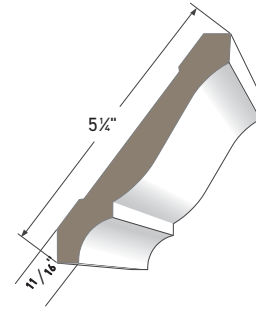

6" CROWN
AZM-45
Length: 16'