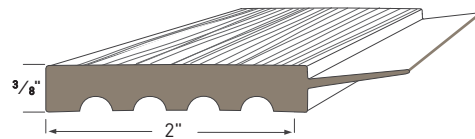

GARAGE DOOR THERMOSTOP AZM-6936
Lengths: 7', 9', and 16'