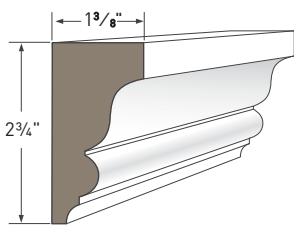

3" CROWN
AZM-52
Length: 16'

4" CROWN
AZM-49
Length: 16'

5" CROWN
AZM-47
Length: 16'

6" CROWN
AZM-45
Length: 16'

8" CROWN
AZM-43
Length: 16'

COVE MOULDING
AZM-80
Length: 16'

BED MOULDING
AZM-75
Length: 16'

3 1/2" BED MOULDING
AZM-28
Length: 16'