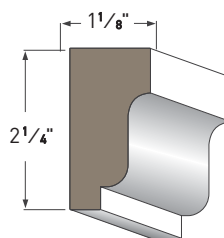

SOLID CROWN
AZM-7954
Length: 16'