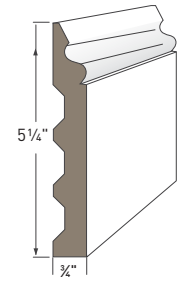

COLONIAL BASE CAP AZM-163
Length: 16'