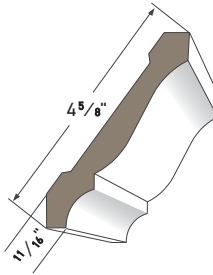

5" CROWN
AZM-47
Length: 16'