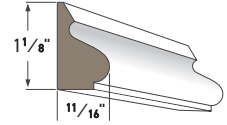

BASE CAP AZM-164
Length: 16'