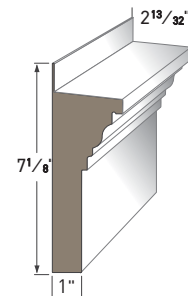

CROSSHEAD PEDIMENT
AZM-6216
Length: 18'