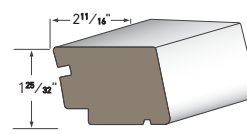

HISTORIC SILL
AZM-6930
Length: 16'

LARGE SILL NOSE
AZM-7979
Length: 16'

WINDOW SILL NOSE
AZM-7974
Length: 12'

LARGE HISTORIC SILL
AZM-7958
Length: 16'

SUB SILL NOSE
AZM-6933
Length: 16'

WATER TABLE
AZM-6935
Length: 18'