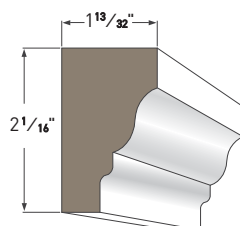

RAMS CROWN
AZM-6934
Length: 16'