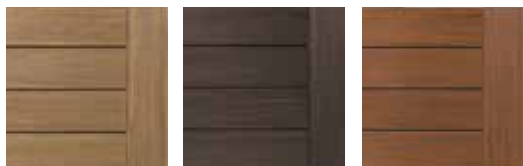

WEATHERED TEAK® DARK HICKORY CYPRESS®

CLASS A FLAME SPREAD INDEX & WUI-COMPLIANT

For Homes in Fire Zones

With a Class A Flame Spread Index rating and WUI compliance, the Vintage Collection is the best choice for homes in fire zones.

PRODUCT DESCRIPTION	TimberTech Model Number		
	12'	16'	20'
VINTAGE COLLECTION®			
1 x 4 Square-Shoulder Coastline	—	ADB13516CS	ADB13520CS
1 x 6 Square-Shoulder Coastline	—	ADB15516CS	ADB15520CS
2 x 6 Square-Shoulder Coastline MAX	ADB25512CS	ADB25516CS	ADB25520CS
1 x 6 Grooved Coastline	AGB15512CS	AGB15516CS	AGB15520CS
1 x 8 Square-Shoulder Coastline	—	ADB172516CS	ADB172520CS
1 x 4 Square-Shoulder English Walnut	—	ADB13516EW	ADB13520EW
1 x 6 Square-Shoulder English Walnut	—	ADB15516EW	ADB15520EW
1 x 6 Grooved English Walnut	AGB15512EW	AGB15516EW	AGB15520EW
1 x 8 Square-Shoulder English Walnut	—	ADB172516EW	ADB172520EW
1 x 4 Square-Shoulder Weathered Teak	—	ADB13516WT	ADB13520WT
1 x 6 Square-Shoulder Weathered Teak	—	ADB15516WT	ADB15520WT
1 x 6 Grooved Weathered Teak	AGB15512WT	AGB15516WT	AGB15520WT
1 x 8 Square-Shoulder Weathered Teak	—	ADB172516WT	ADB172520WT
1 x 4 Square-Shoulder Mahogany	—	ADB13516MH	ADB13520MH
1 x 6 Square-Shoulder Mahogany	—	ADB15516MH	ADB15520MH
1 x 6 Grooved Mahogany	AGB15512MH	AGB15516MH	AGB15520MH
1 x 8 Square-Shoulder Mahogany	—	ADB172516MH	ADB172520MH
1 x 4 Square-Shoulder Dark Hickory	—	ADB13516DH	ADB13520DH
1 x 6 Square-Shoulder Dark Hickory	—	ADB15516DH	ADB15520DH
1 x 6 Grooved Dark Hickory	AGB15512DH	AGB15516DH	AGB15520DH
1 x 8 Square-Shoulder Dark Hickory	—	ADB172516DH	ADB172520DH
1 x 4 Square-Shoulder Cypress	—	ADB13516CY	ADB13520CY
1 x 6 Square-Shoulder Cypress	—	ADB15516CY	ADB15520CY
1 x 6 Grooved Cypress	AGB15512CY	AGB15516CY	AGB15520CY
1 x 8 Square-Shoulder Cypress	—	ADB172516CY	ADB172520CY
VINTAGE FASCIA			
12" Fascia Coastline	ADR5117512CS	—	—
12" Fascia English Walnut	ADR5117512EW	—	—
12" Fascia Weathered Teak	ADR5117512WT	—	—
12" Fascia Mahogany	ADR5117512MH	—	—
12" Fascia Dark Hickory	ADR5117512DH	—	—
12" Fascia Cypress	ADR5117512CY	—	—

MULTI-WIDTH DECKING

FOR DESIGN FLEXIBILITY

For design-forward clients, choose from narrow (3.5"), standard (5.5"), and wide (7.25") width deck boards to create a curated design. Available with all colors in the Vintage Collection.

MAX DECKING

FOR WIDER JOIST SPANS

MAX boards are 1.5" thick and can span up to 24" on center, making them ideal for docks, boardwalks, and many commercial applications. Available in Coastline.