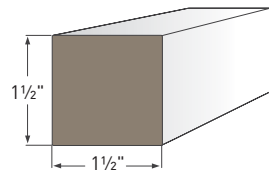

SQUARE PROFILE AZM-236
Length: 12'