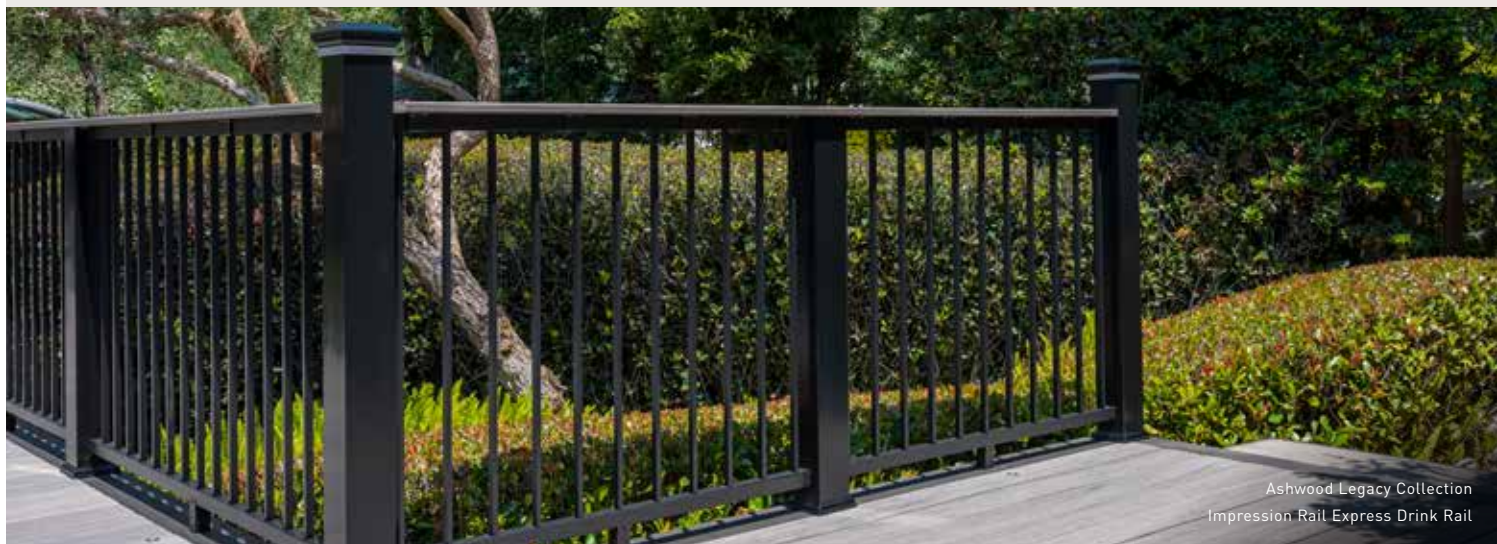

Coastline Vintage Collection
Classic Composite Series Drink Rail with Cable Rail

METAL RAILING

Powder-coated aluminum for high-performance and corrosion resistance

- **Superior durability:** Resists fading, staining & scratching
- **Moisture-resistant:** Won't warp, rot, crack, or corrode
- **Narrower balusters for a less obstructed view** (up to 30% less than competitors)
- **Panelized railing system for a quick install** (no fastening of individual balusters)
- **Wrought-iron-inspired aesthetics**
- **Sleek top rail options with no visible hardware**
- **Low maintenance:** No sanding, staining, or sealing