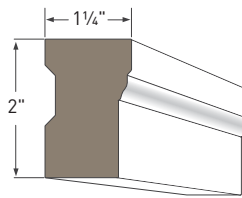

BRICK MOULD AZM-180
Lengths: 16, 17' and 18'