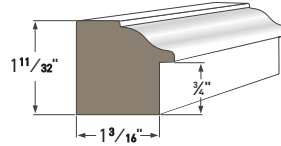

BACK BAND AZM-6931
Length: 16'