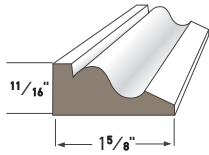

BAND AZM-217
Length: 16'