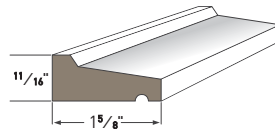

HISTORIC SILL
AZM-6930
Length: 16'

LARGE SILL NOSE
AZM-7979
Length: 16'

WINDOW SILL NOSE
AZM-7974
Length: 12'

LARGE HISTORIC SILL
AZM-7958
Length: 16'

SUB SILL NOSE
AZM-6933
Length: 16'

WATER TABLE
AZM-6935
Length: 18'