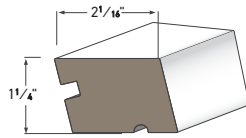

HISTORIC SILL
AZM-6930
Length: 16'

LARGE SILL NOSE
AZM-7979
Length: 16'

WINDOW SILL NOSE
AZM-7974
Length: 12'

LARGE HISTORIC SILL
AZM-7958
Length: 16'

SUB SILL NOSE
AZM-6933
Length: 16'

WATER TABLE
AZM-6935
Length: 18'