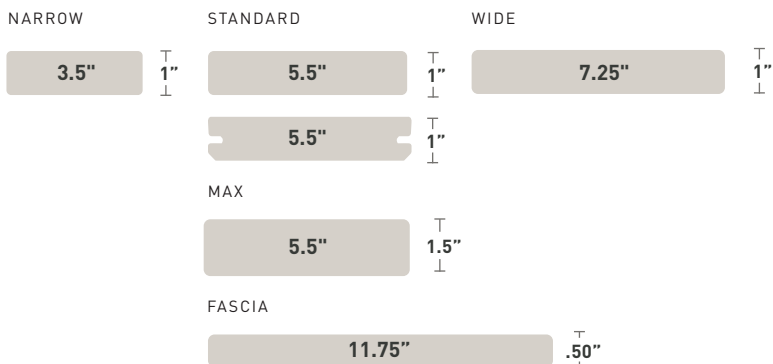

MULTI-WIDTH DECKING

FOR DESIGN FLEXIBILITY

For design-forward clients, choose from narrow (3.5"), standard (5.5"), and wide (7.25") width deck boards to create a curated design. Available with all colors in the Vintage Collection.

MAX DECKING

FOR WIDER JOIST SPANS

MAX boards are 1.5" thick and can span up to 24" on center, making them ideal for docks, boardwalks, and many commercial applications. Available in Coastline.

PROFILE OPTIONS